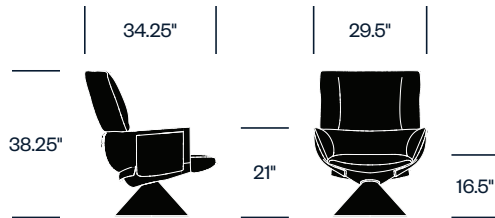

Lounge Chair with Cone Base

Lounge Chair with Four Spoke Base

Pouf

Finishes/Upholstery

Fabric Upholstery

Kvadrat Atlas
Kvadrat Divina Melange 3
Kvadrat Hallingdal 65
Kvadrat Reflect
Kvadrat Steelcut Trio 3
Oceanic