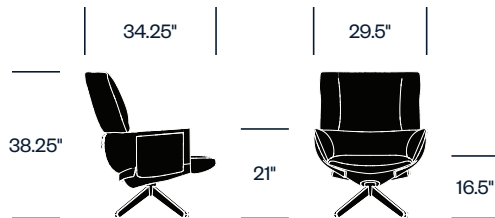

Lounge Chair with Four Spoke Base

Pouf

Finishes/Upholstery

Fabric Upholstery

Kvadrat Atlas
Kvadrat Divina Melange 3
Kvadrat Hallingdal 65
Kvadrat Reflect
Kvadrat Steelcut Trio 3
Oceanic

Cone Base Paint

Matte Anthracite

Wood Leg Base

Black Stained Ash
Oak Stained Ash